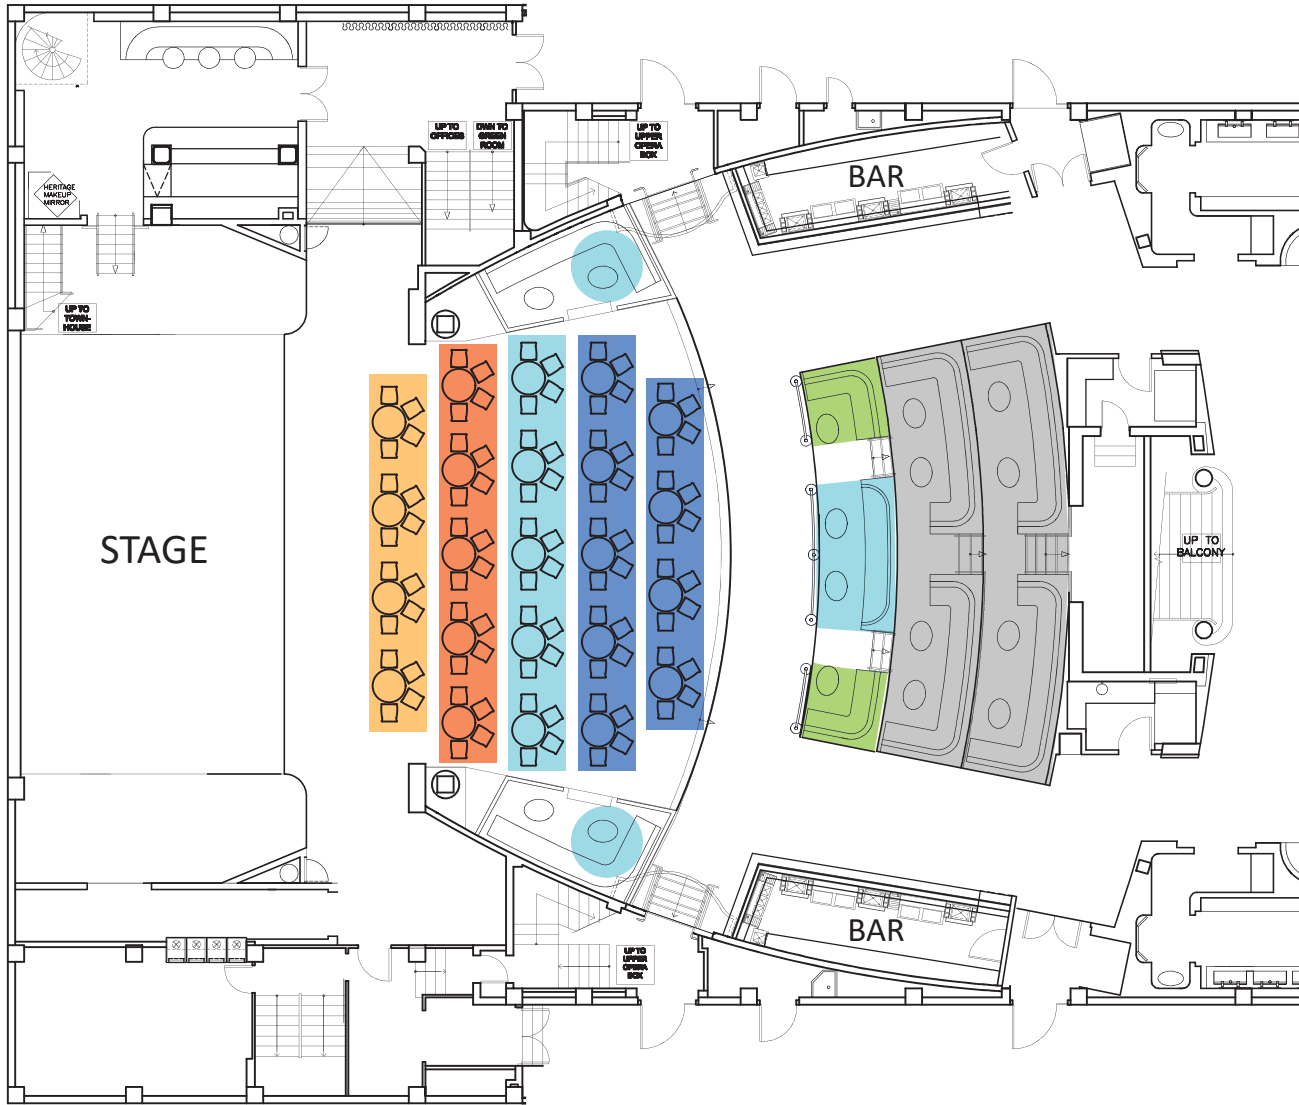

AVALON SEAT MAP

\$25K

\$18K

\$10K

\$1K

\$5K

\$6K

GROUND LEVEL

\$3.5K

\$500

BALCONY