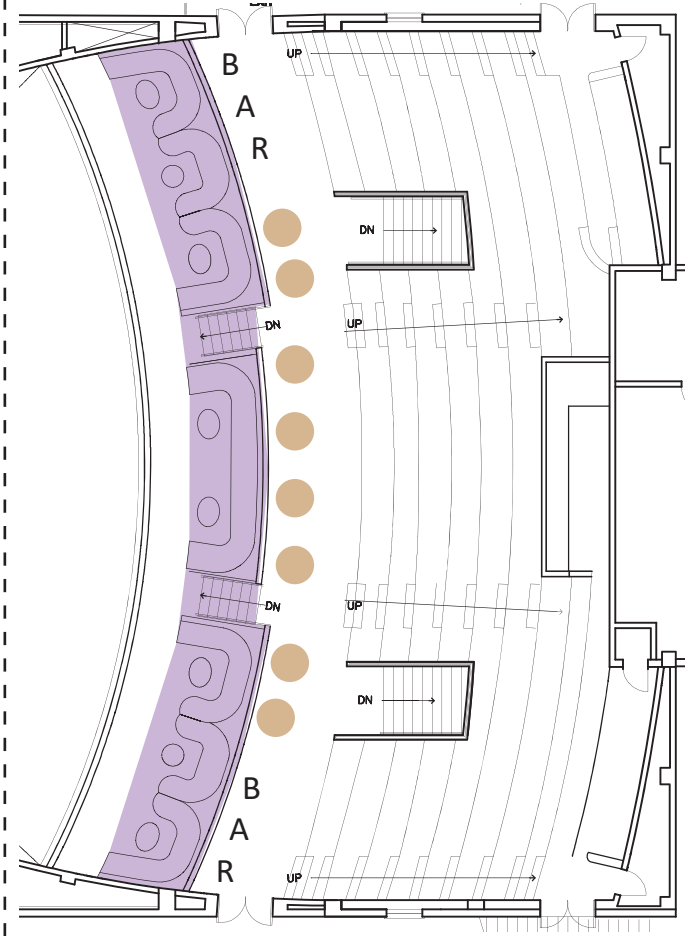

AVALON SEAT MAP

\$25K

\$18K

\$10K

\$1K

\$5K

\$6K

GROUND LEVEL

\$3.5K

\$500

BALCONY